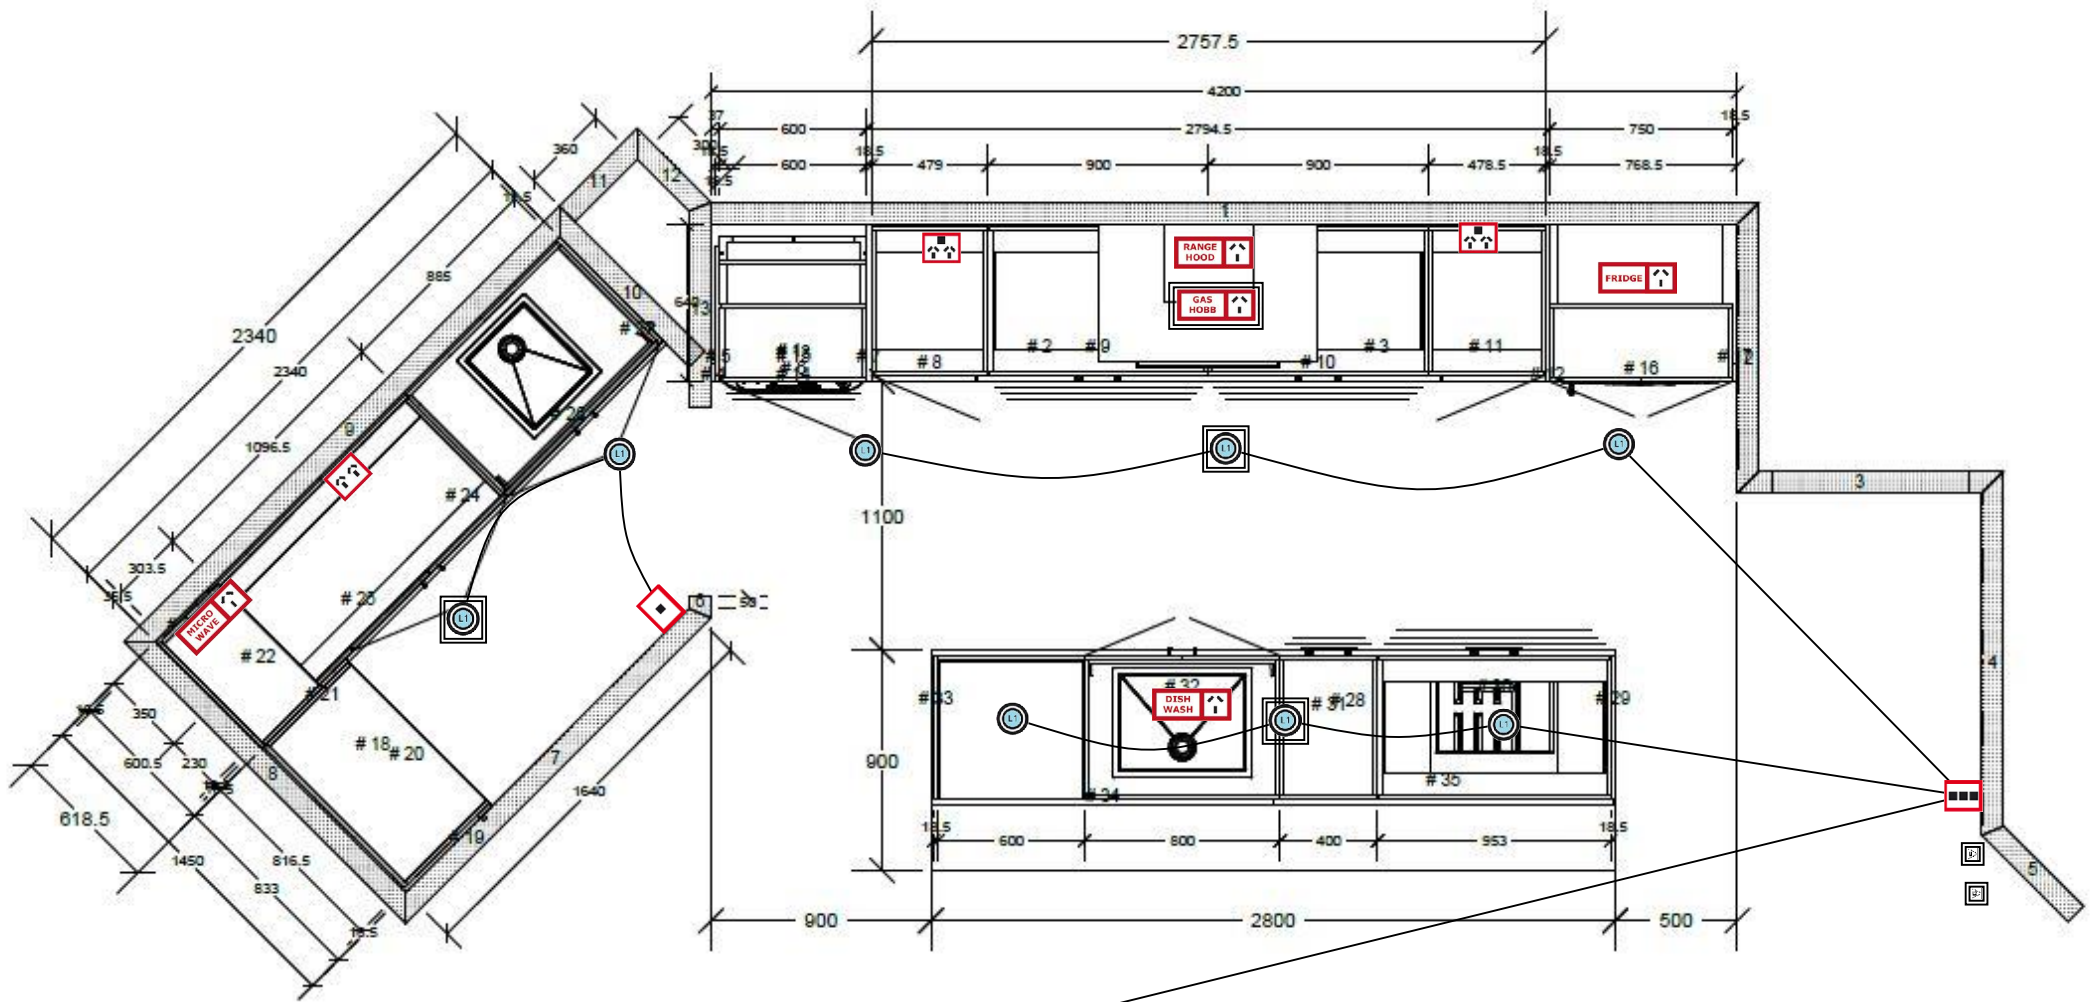

7669 1612 PAKIRI ROAD - DESIGN 7669 MPH power

7669 1612 PAKIRI ROAD - DESIGN 7669 MPH lights

7669 1612 PAKIRI ROAD - DESIGN 7669 MPH Alarm

7669 1612 PAKIRI ROAD - DESIGN 7669 MPH Power/lights

Family on two way