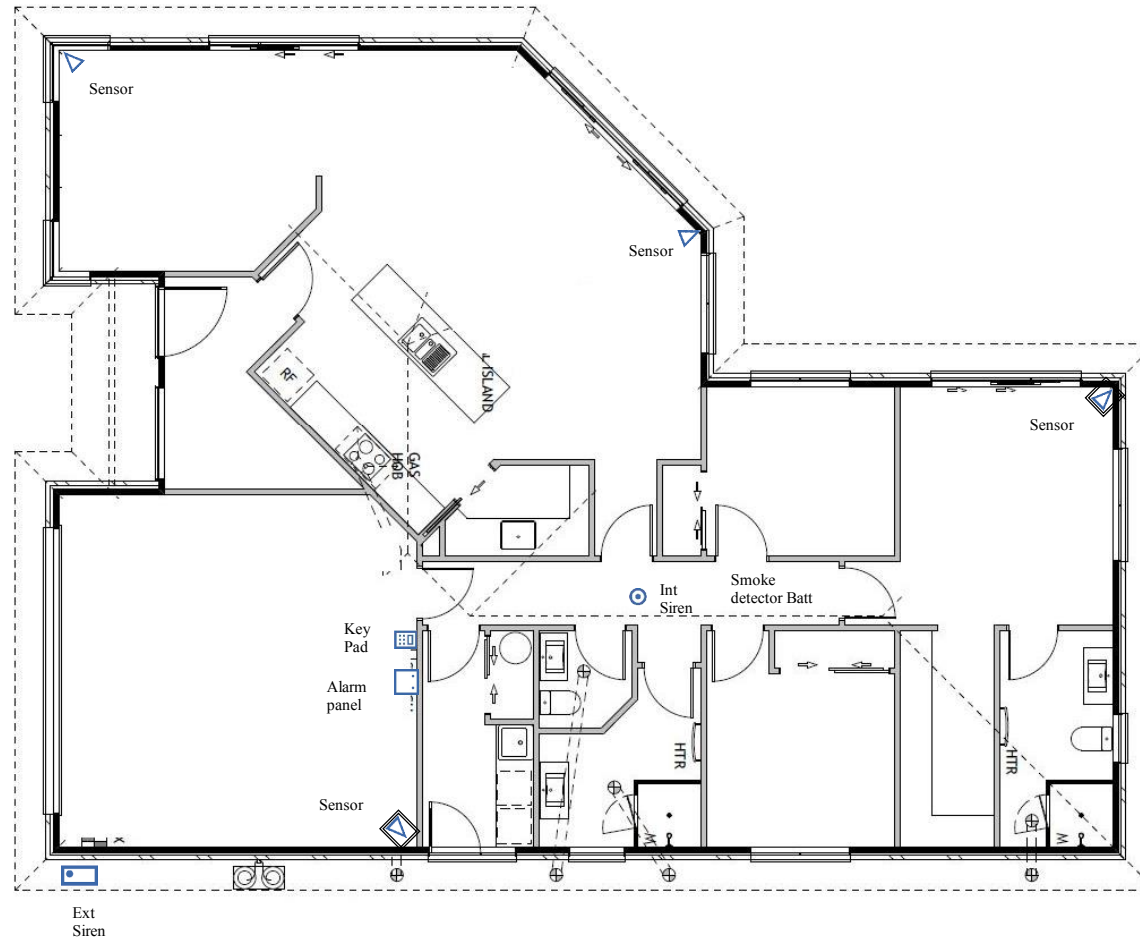

7669 1612 PAKIRI ROAD - DESIGN 7669 MPH power

7669 1612 PAKIRI ROAD - DESIGN 7669 MPH lights

7669 1612 PAKIRI ROAD - DESIGN 7669 MPH Alarm

7669 1612 PAKIRI ROAD - DESIGN 7669 MPH Power/lights

Family on two way