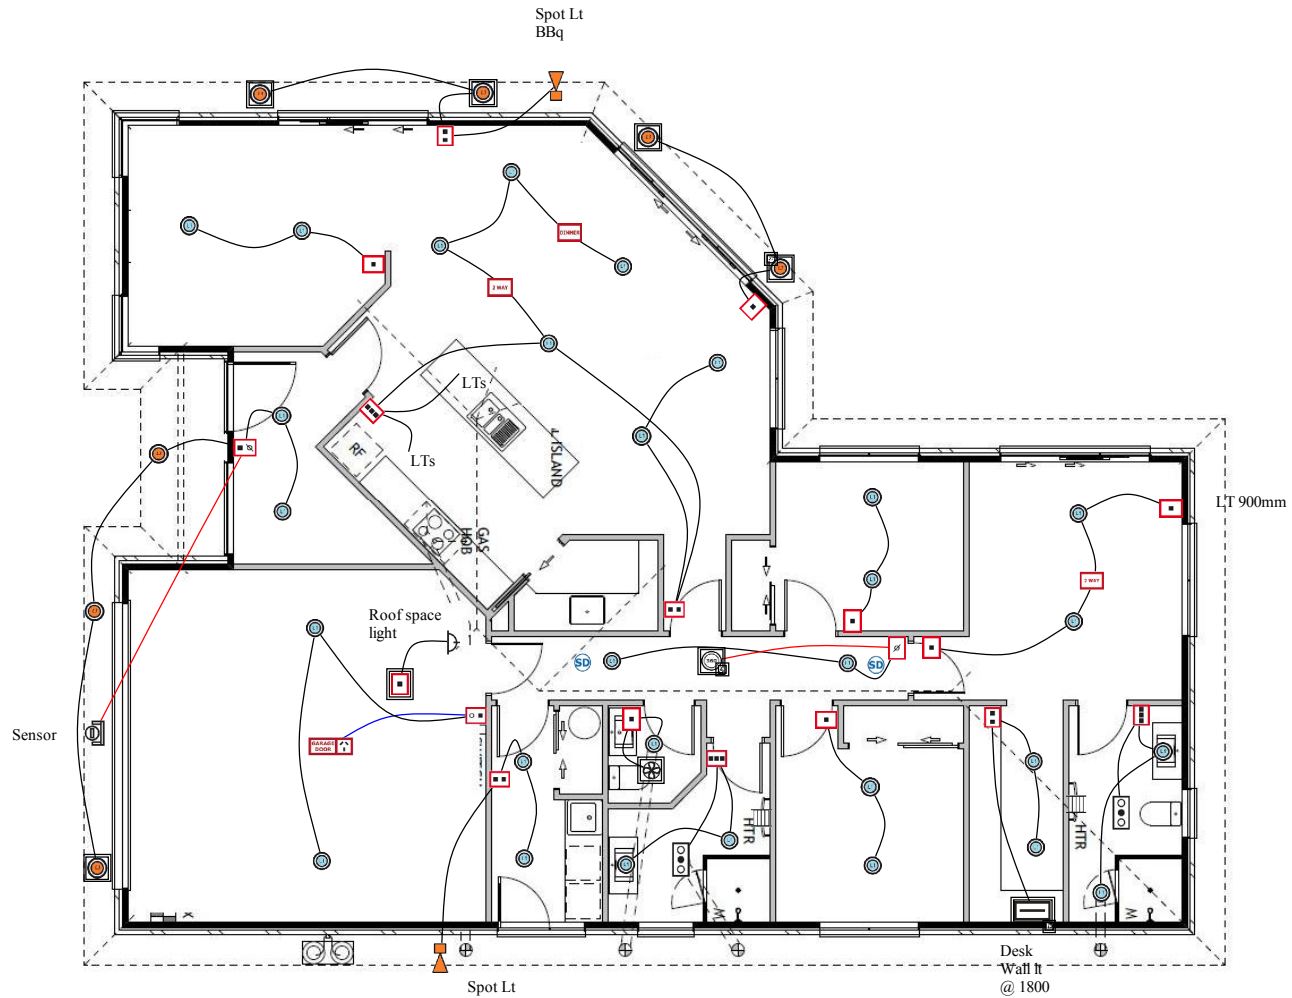

7669 1612 PAKIRI ROAD - DESIGN 7669 MPH power

7669 1612 PAKIRI ROAD - DESIGN 7669 MPH lights

7669 1612 PAKIRI ROAD - DESIGN 7669 MPH Alarm

7669 1612 PAKIRI ROAD - DESIGN 7669 MPH Power/lights

Family on two way