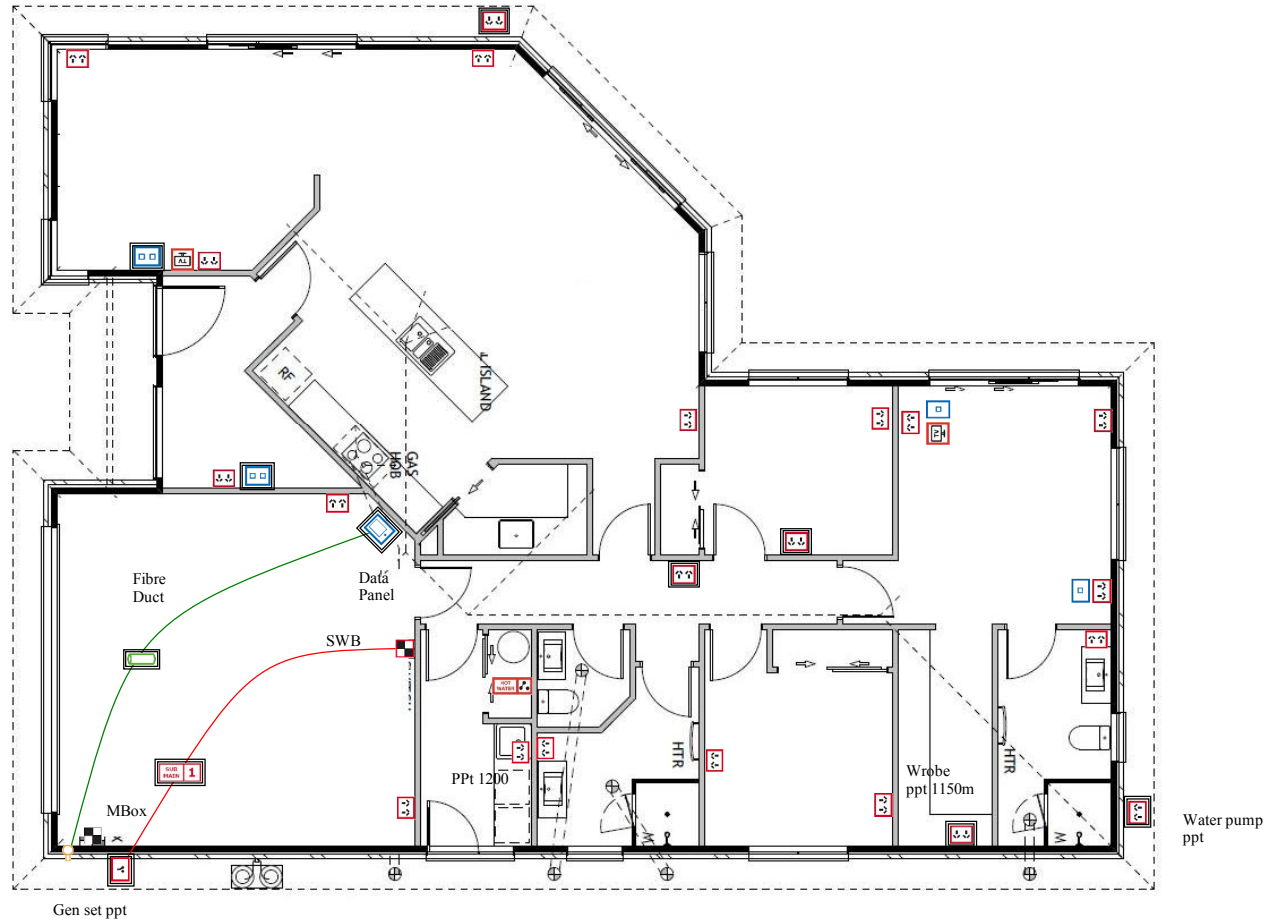

7669 1612 PAKIRI ROAD - DESIGN 7669 MPH power

7669 1612 PAKIRI ROAD - DESIGN 7669 MPH lights

7669 1612 PAKIRI ROAD - DESIGN 7669 MPH Alarm

7669 1612 PAKIRI ROAD - DESIGN 7669 MPH Power/lights

Family on two way